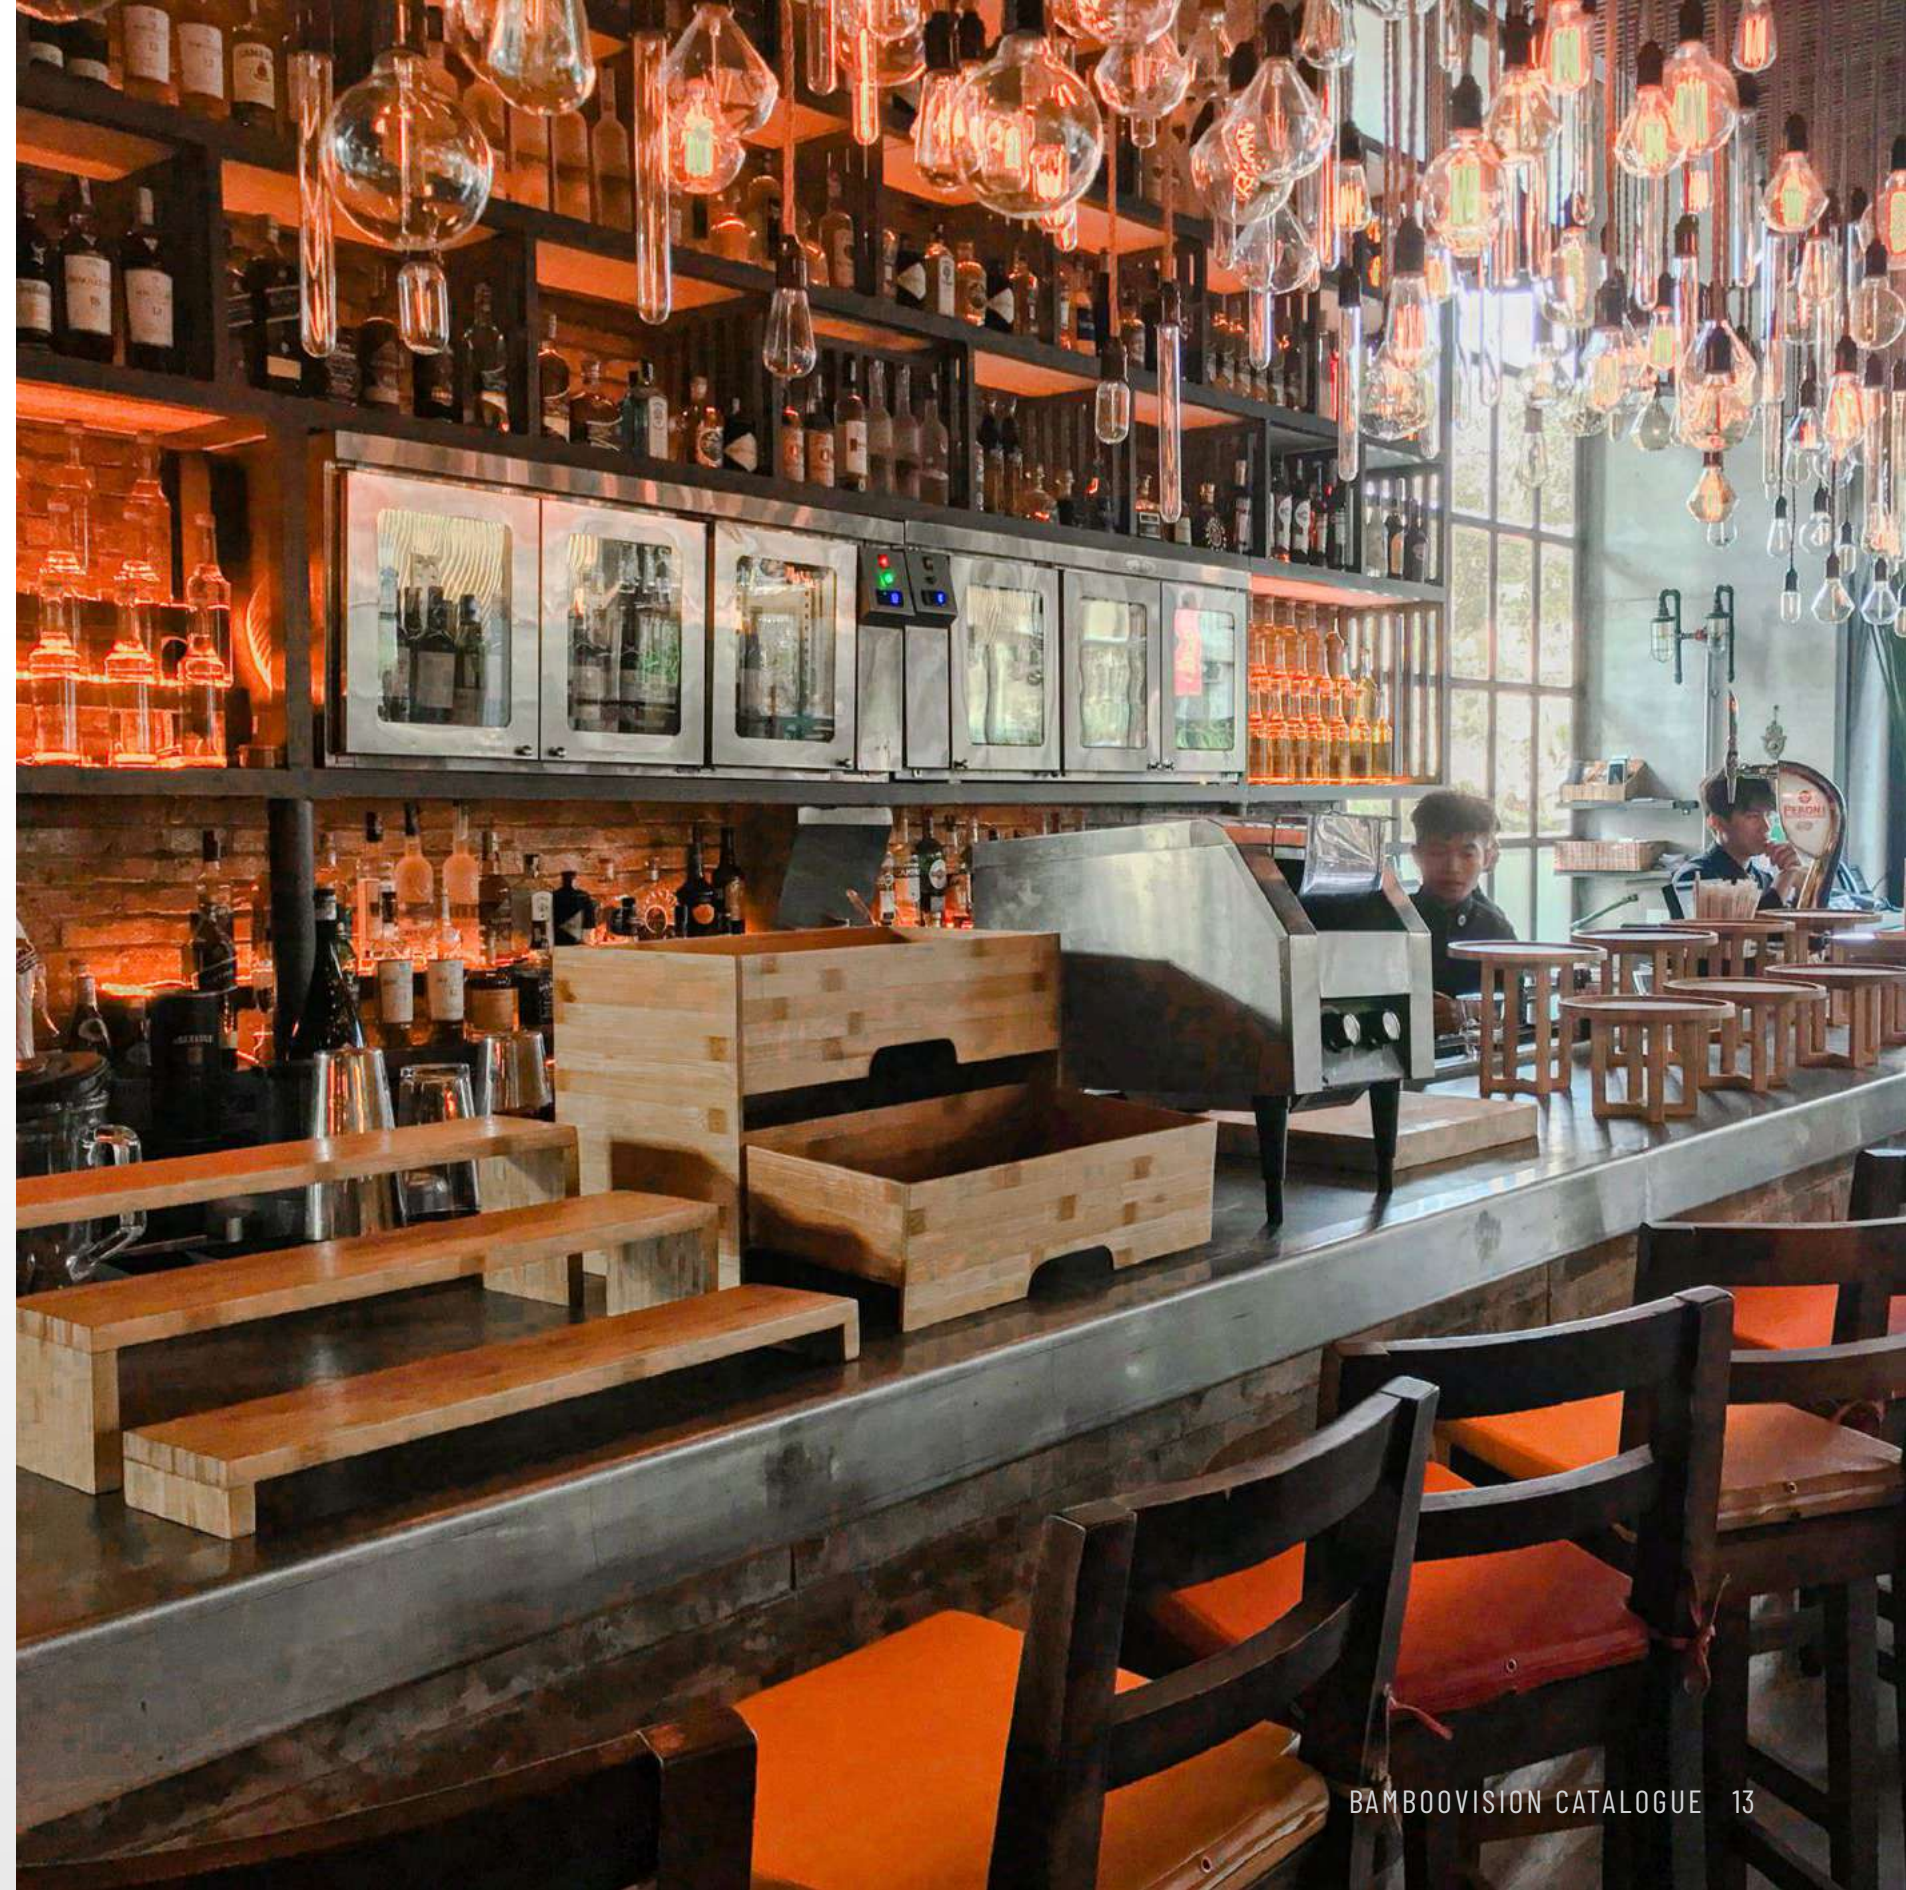

**BAMBOO CUPS HOLDER STAND**  
(L: 350mm, W: 250mm, H: 300mm)

**BAMBOO STANDING  
COOKIE TRAY**  
(D: 250mm, H: 140mm)

**JAM JAR, SPICES JAR HOLDERS**  
(SIZE AS BELOW)

	Lenght (L)	Width (W)	Height (H)
Jam jar, spices jar holders - S	90mm	90mm	40mm
Jam jar, spices jar holders - M	90mm	90mm	70mm
Jam jar, spices jar holders - L	90mm	90mm	100mm