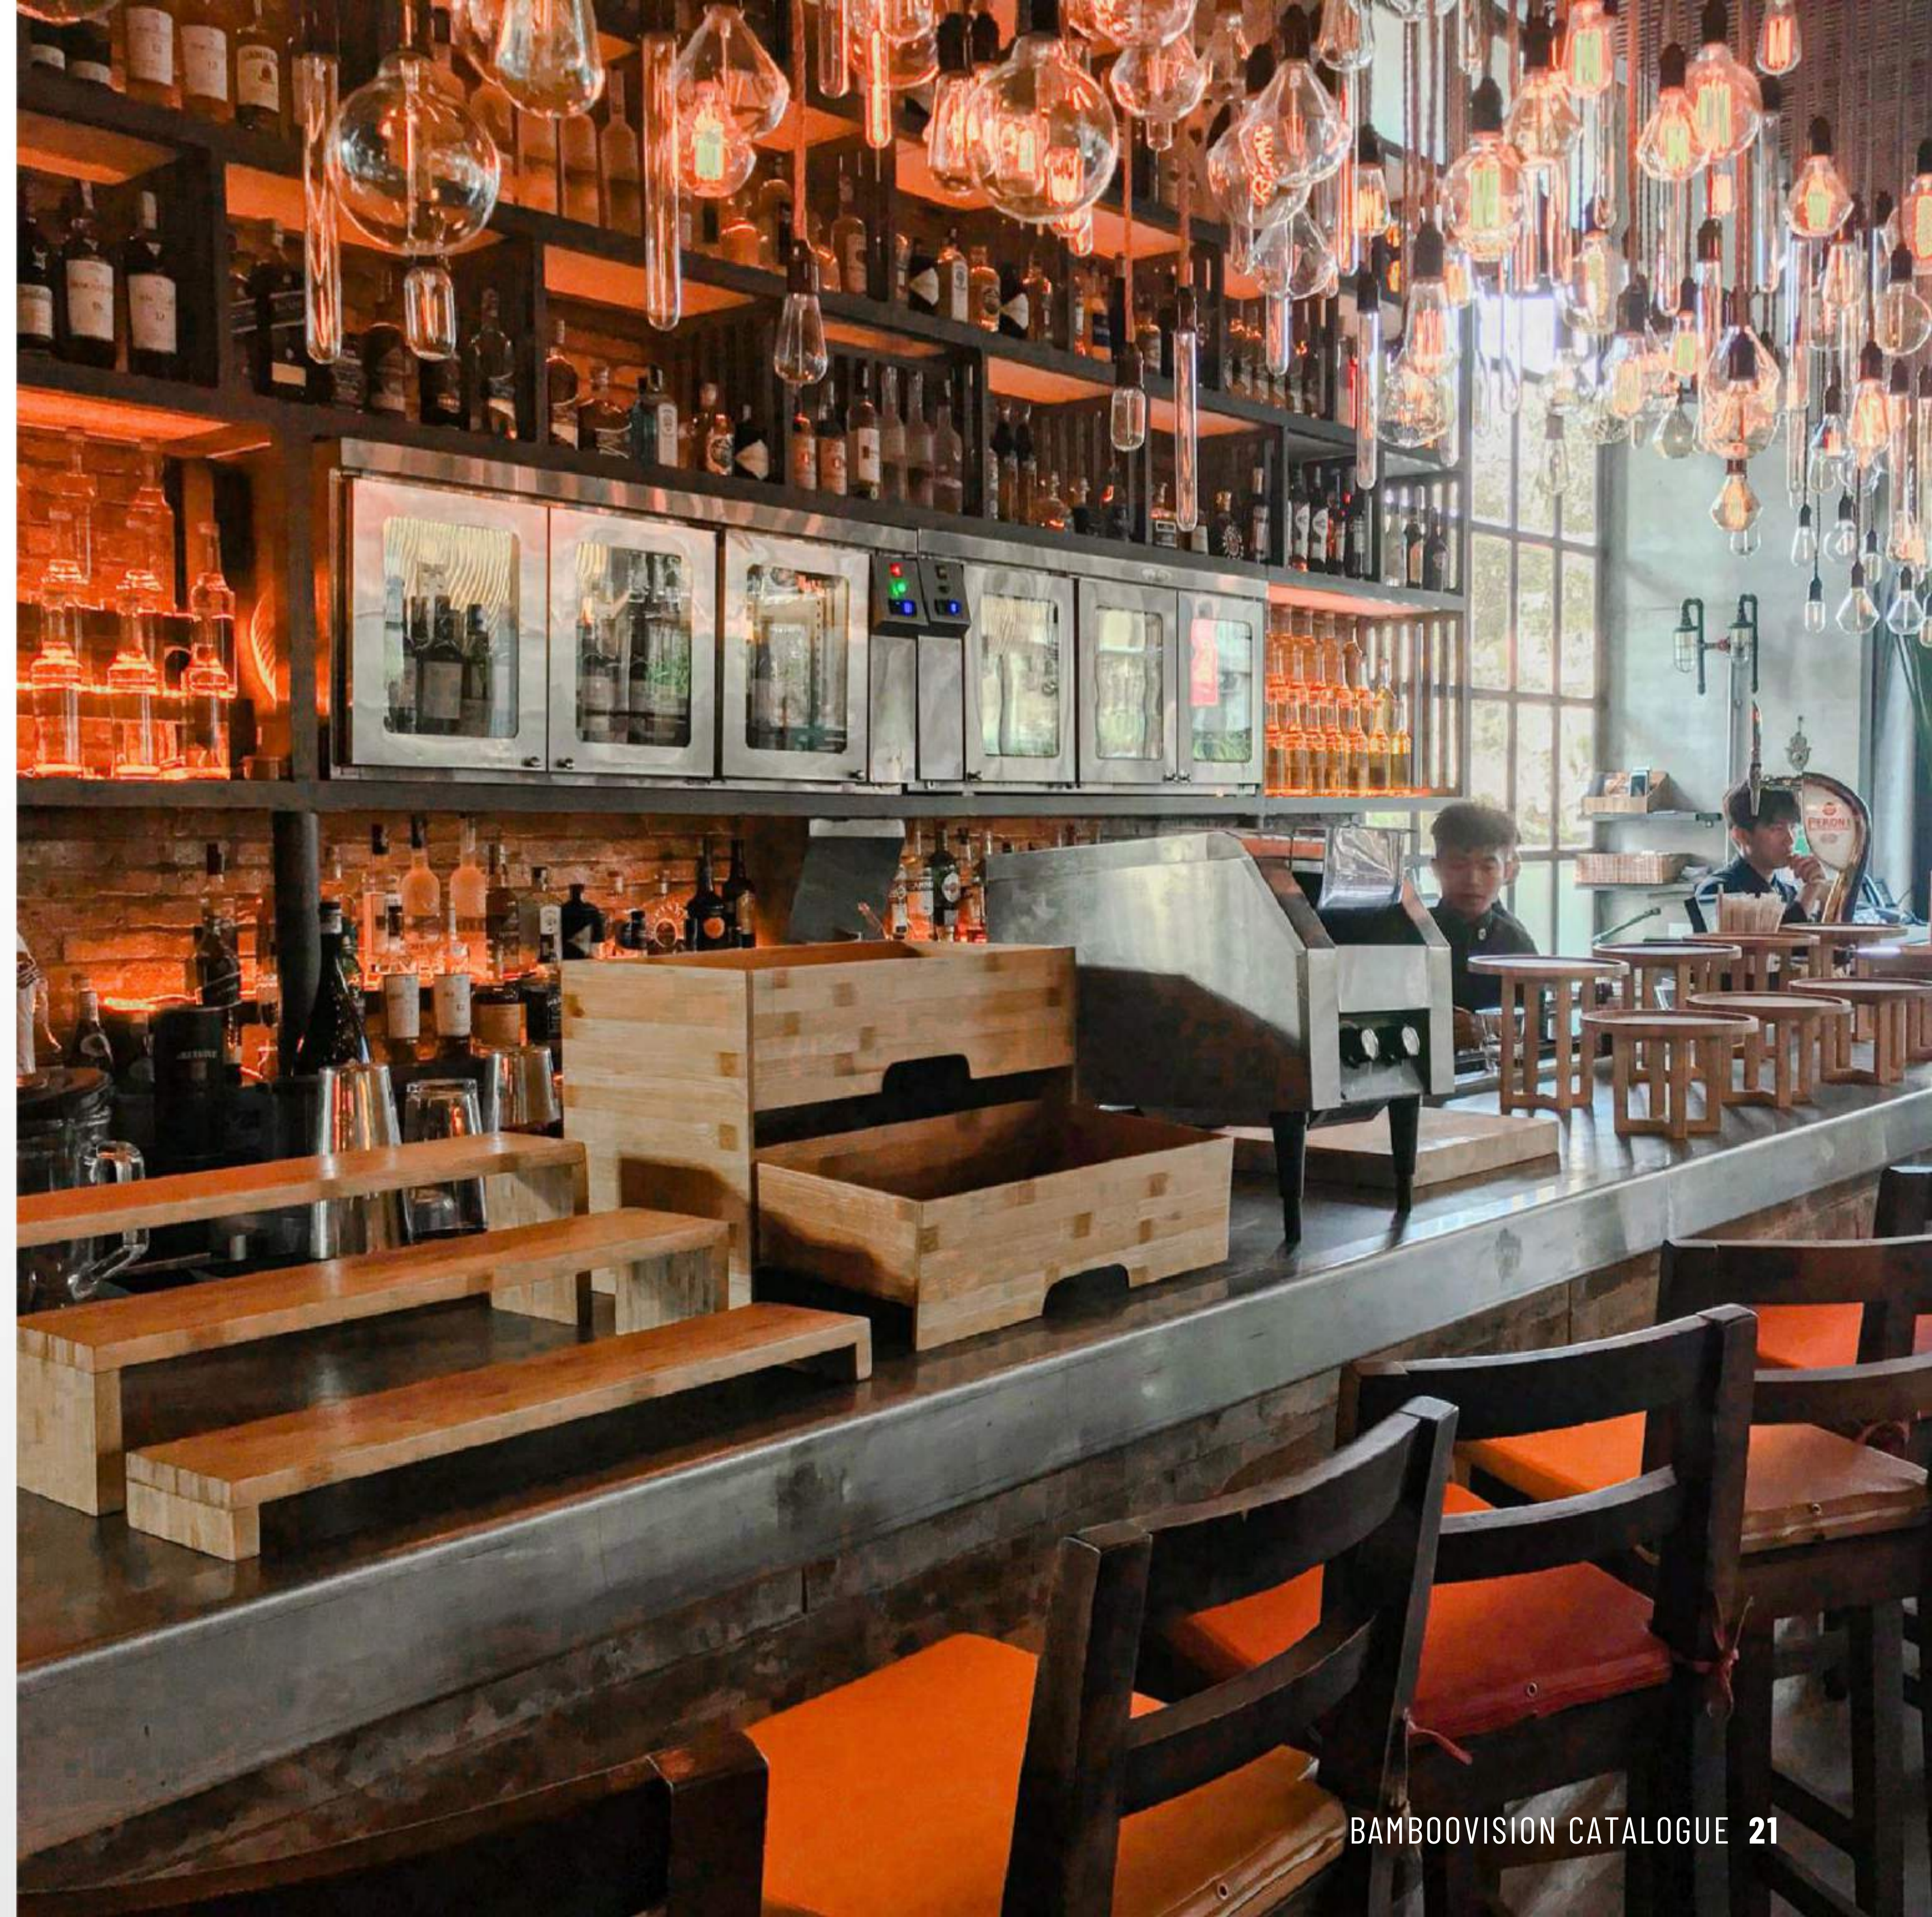

**BAMBOO CUPS HOLDER STAND**  
(L: 350mm, W: 250mm, H: 300mm)

**BAMBOO STANDING  
COOKIE TRAY**  
(D: 250mm, H: 140mm)

**JAM JAR, SPICES JAR HOLDERS**  
(SIZE AS BELOW)

|                                 | Lenght (L) | Width (W) | Height (H) |
|---------------------------------|------------|-----------|------------|
| Jam jar, spices jar holders - S | 90mm       | 90mm      | 40mm       |
| Jam jar, spices jar holders - M | 90mm       | 90mm      | 70mm       |
| Jam jar, spices jar holders - L | 90mm       | 90mm      | 100mm      |